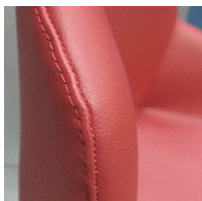

Noom Task

Manufacturer: Actiu, Spain

Fabric Groups

Product Code	Base / Description	G1	G2	G5
--------------	--------------------	----	----	----

Medium High Backrest Task Chairs With Spider Leg Bases With or Without Wheels and Two Stitching Options

Serie 30 - Medium Backrest - Upholstered with Single Stitching - Monocolour

NM13011-0400/0408	4-Spoke Black or White Die-cast Aluminum	\$2,219	\$2,237	\$2,923
NM13011-0500/0508	4-Spoke Black or White Die-cast Aluminum + Casters	\$2,360	\$2,378	\$3,064

Serie 30 - Medium Backrest - Upholstered with French Sewing - Monocolour

NM13021-0400/0408	4-Spoke Black or White Die-cast Aluminum	\$2,074	\$2,126	\$2,326
-------------------	--	---------	---------	---------